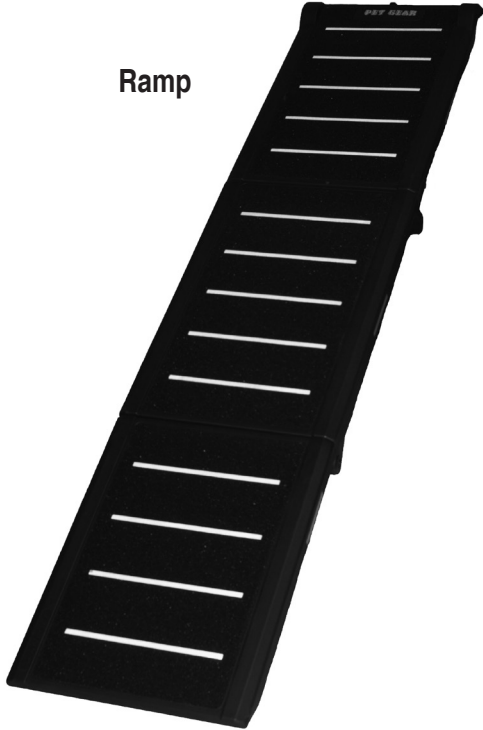

For The ON-THE-GO Pet™

INSTRUCTION MANUAL TRAVEL LITE FULL-LENGTH TRI-FOLD REFLECTIVE PET RAMP

TL9371RF

REFLECTIVE
REFLECTIVE

To see our full line of products, visit us online at: www.petgearinc.com

CUSTOMER SERVICE HELP DESK

Ramp

Security Strap

INSTRUCTIONS FOR USE

Step 1. Unfold ramp and place on firm surface with non-skid surface facing up (Figure A).

A.

INSTRUCTIONS FOR USE

Watch for pinch points while unfolding ramp (Figure B).

Step 2. Be sure the ramp is secure and all four corners are supported.

Step 3. If used on the rear entrance of a van or SUV, attach the security strap to the floor door latch, as shown (Figure C).

WARNING!